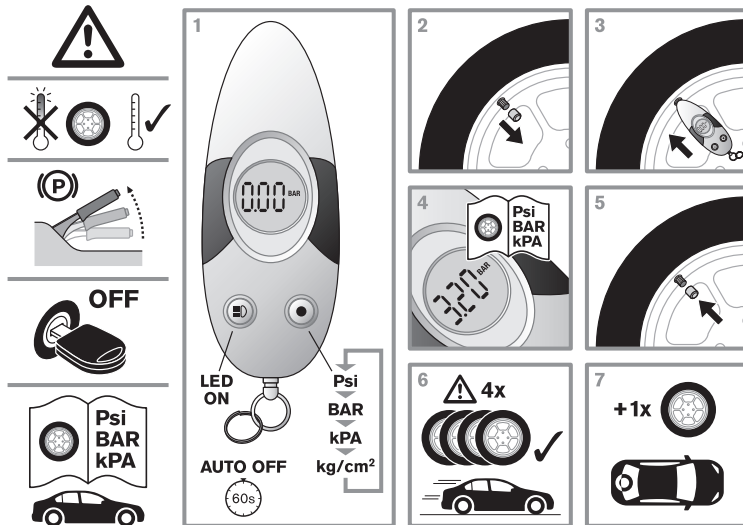

RTG4 Digital Keyring Tyre Gauge

For checking tyre air pressure

Ring Automotive Limited
Gelderd Road, Leeds, England LS12 6NA
Telephone +44 (0)113 213 2000
Email autosales@ringautomotive.com
www.ringautomotive.com

C15085165 G15085180

#22470
Black

score dimension 140 x 88 mm